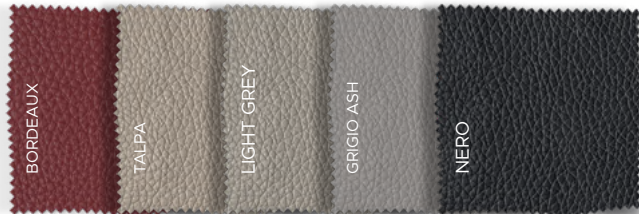

Sara

EFFETTO NABUK | LIGHT GREY

Ampi braccioli, morbidi schienali imbottiti e il meccanismo relax gambe.

Alcuni colori disponibili per i divani:

LISA, SARA e RAFFAELLO EFFETTO SIMILPELLE

Alcuni colori disponibili per i divani:

LISA, SARA e RAFFAELLO EFFETTO NABUK